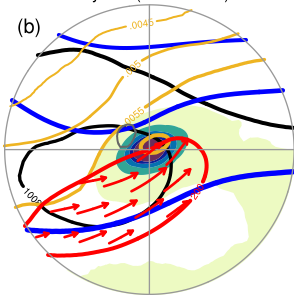

only PV (3163 EPEs)

only IVT (4269 EPEs)

PV &amp; IVT (2844 EPEs)

remote PV &amp; IVT (1644 EPEs)

none (7347 EPEs)

5 10 15 20 25 daily precipitation (mm)

only PV (3163 EPEs)

only IVT (4269 EPEs)

PV &amp; IVT (2844 EPEs)

remote PV &amp; IVT (1644 EPEs)

none (7347 EPEs)

>1 >2 >3 normalized anomalies (SD)