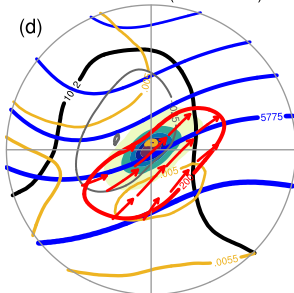

only PV (3163 EPEs)

only IVT (4269 EPEs)

PV &amp; IVT (2844 EPEs)

remote PV &amp; IVT (1644 EPEs)

none (7347 EPEs)

5 10 15 20 25 daily precipitation (mm)

only PV (3163 EPEs)

only IVT (4269 EPEs)

PV &amp; IVT (2844 EPEs)

remote PV &amp; IVT (1644 EPEs)

none (7347 EPEs)

>1 >2 >3 normalized anomalies (SD)