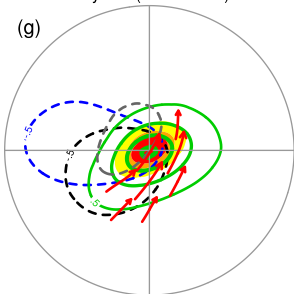

only PV (3163 EPEs)

only IVT (4269 EPEs)

PV &amp; IVT (2844 EPEs)

remote PV &amp; IVT (1644 EPEs)

none (7347 EPEs)

5 10 15 20 25 daily precipitation (mm)

only PV (3163 EPEs)

only IVT (4269 EPEs)

PV &amp; IVT (2844 EPEs)

remote PV &amp; IVT (1644 EPEs)

none (7347 EPEs)

>1 >2 >3 normalized anomalies (SD)