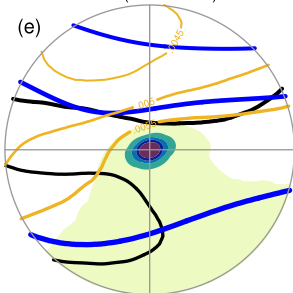

only PV (3163 EPEs)

only IVT (4269 EPEs)

PV &amp; IVT (2844 EPEs)

remote PV &amp; IVT (1644 EPEs)

none (7347 EPEs)

5 10 15 20 25 daily precipitation (mm)

only PV (3163 EPEs)

only IVT (4269 EPEs)

PV &amp; IVT (2844 EPEs)

remote PV &amp; IVT (1644 EPEs)

none (7347 EPEs)

>1 >2 >3 normalized anomalies (SD)