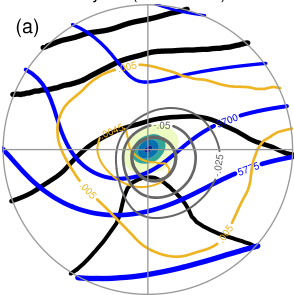

only PV (3163 EPEs)

only IVT (4269 EPEs)

PV &amp; IVT (2844 EPEs)

remote PV &amp; IVT (1644 EPEs)

none (7347 EPEs)

5 10 15 20 25 daily precipitation (mm)

only PV (3163 EPEs)

only IVT (4269 EPEs)

PV &amp; IVT (2844 EPEs)

remote PV &amp; IVT (1644 EPEs)

none (7347 EPEs)

>1 >2 >3 normalized anomalies (SD)