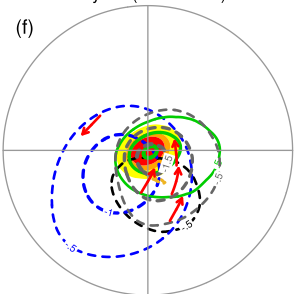

only PV (3163 EPEs)

only IVT (4269 EPEs)

PV &amp; IVT (2844 EPEs)

remote PV &amp; IVT (1644 EPEs)

none (7347 EPEs)

5 10 15 20 25 daily precipitation (mm)

only PV (3163 EPEs)

only IVT (4269 EPEs)

PV &amp; IVT (2844 EPEs)

remote PV &amp; IVT (1644 EPEs)

none (7347 EPEs)

>1 >2 >3 normalized anomalies (SD)