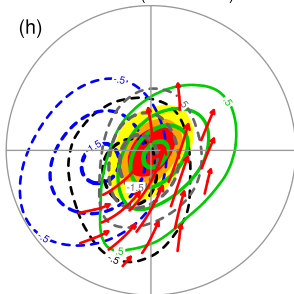

only PV (3163 EPEs)

only IVT (4269 EPEs)

PV &amp; IVT (2844 EPEs)

remote PV &amp; IVT (1644 EPEs)

none (7347 EPEs)

5 10 15 20 25 daily precipitation (mm)

only PV (3163 EPEs)

only IVT (4269 EPEs)

PV &amp; IVT (2844 EPEs)

remote PV &amp; IVT (1644 EPEs)

none (7347 EPEs)

>1 >2 >3 normalized anomalies (SD)