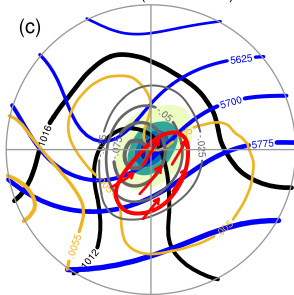

only PV (3163 EPEs)

only IVT (4269 EPEs)

PV &amp; IVT (2844 EPEs)

remote PV &amp; IVT (1644 EPEs)

none (7347 EPEs)

5 10 15 20 25 daily precipitation (mm)

only PV (3163 EPEs)

only IVT (4269 EPEs)

PV &amp; IVT (2844 EPEs)

remote PV &amp; IVT (1644 EPEs)

none (7347 EPEs)

>1 >2 >3 normalized anomalies (SD)