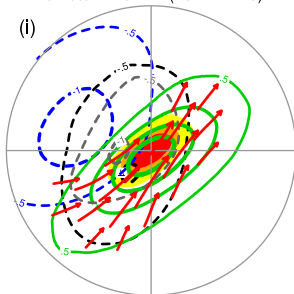

only PV (3163 EPEs)

only IVT (4269 EPEs)

PV &amp; IVT (2844 EPEs)

remote PV &amp; IVT (1644 EPEs)

none (7347 EPEs)

5 10 15 20 25 daily precipitation (mm)

only PV (3163 EPEs)

only IVT (4269 EPEs)

PV &amp; IVT (2844 EPEs)

remote PV &amp; IVT (1644 EPEs)

none (7347 EPEs)

>1 >2 >3 normalized anomalies (SD)