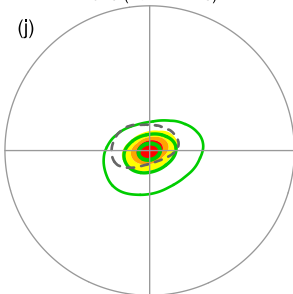

only PV (3163 EPEs)

only IVT (4269 EPEs)

PV &amp; IVT (2844 EPEs)

remote PV &amp; IVT (1644 EPEs)

none (7347 EPEs)

5 10 15 20 25 daily precipitation (mm)

only PV (3163 EPEs)

only IVT (4269 EPEs)

PV &amp; IVT (2844 EPEs)

remote PV &amp; IVT (1644 EPEs)

none (7347 EPEs)

>1 >2 >3 normalized anomalies (SD)