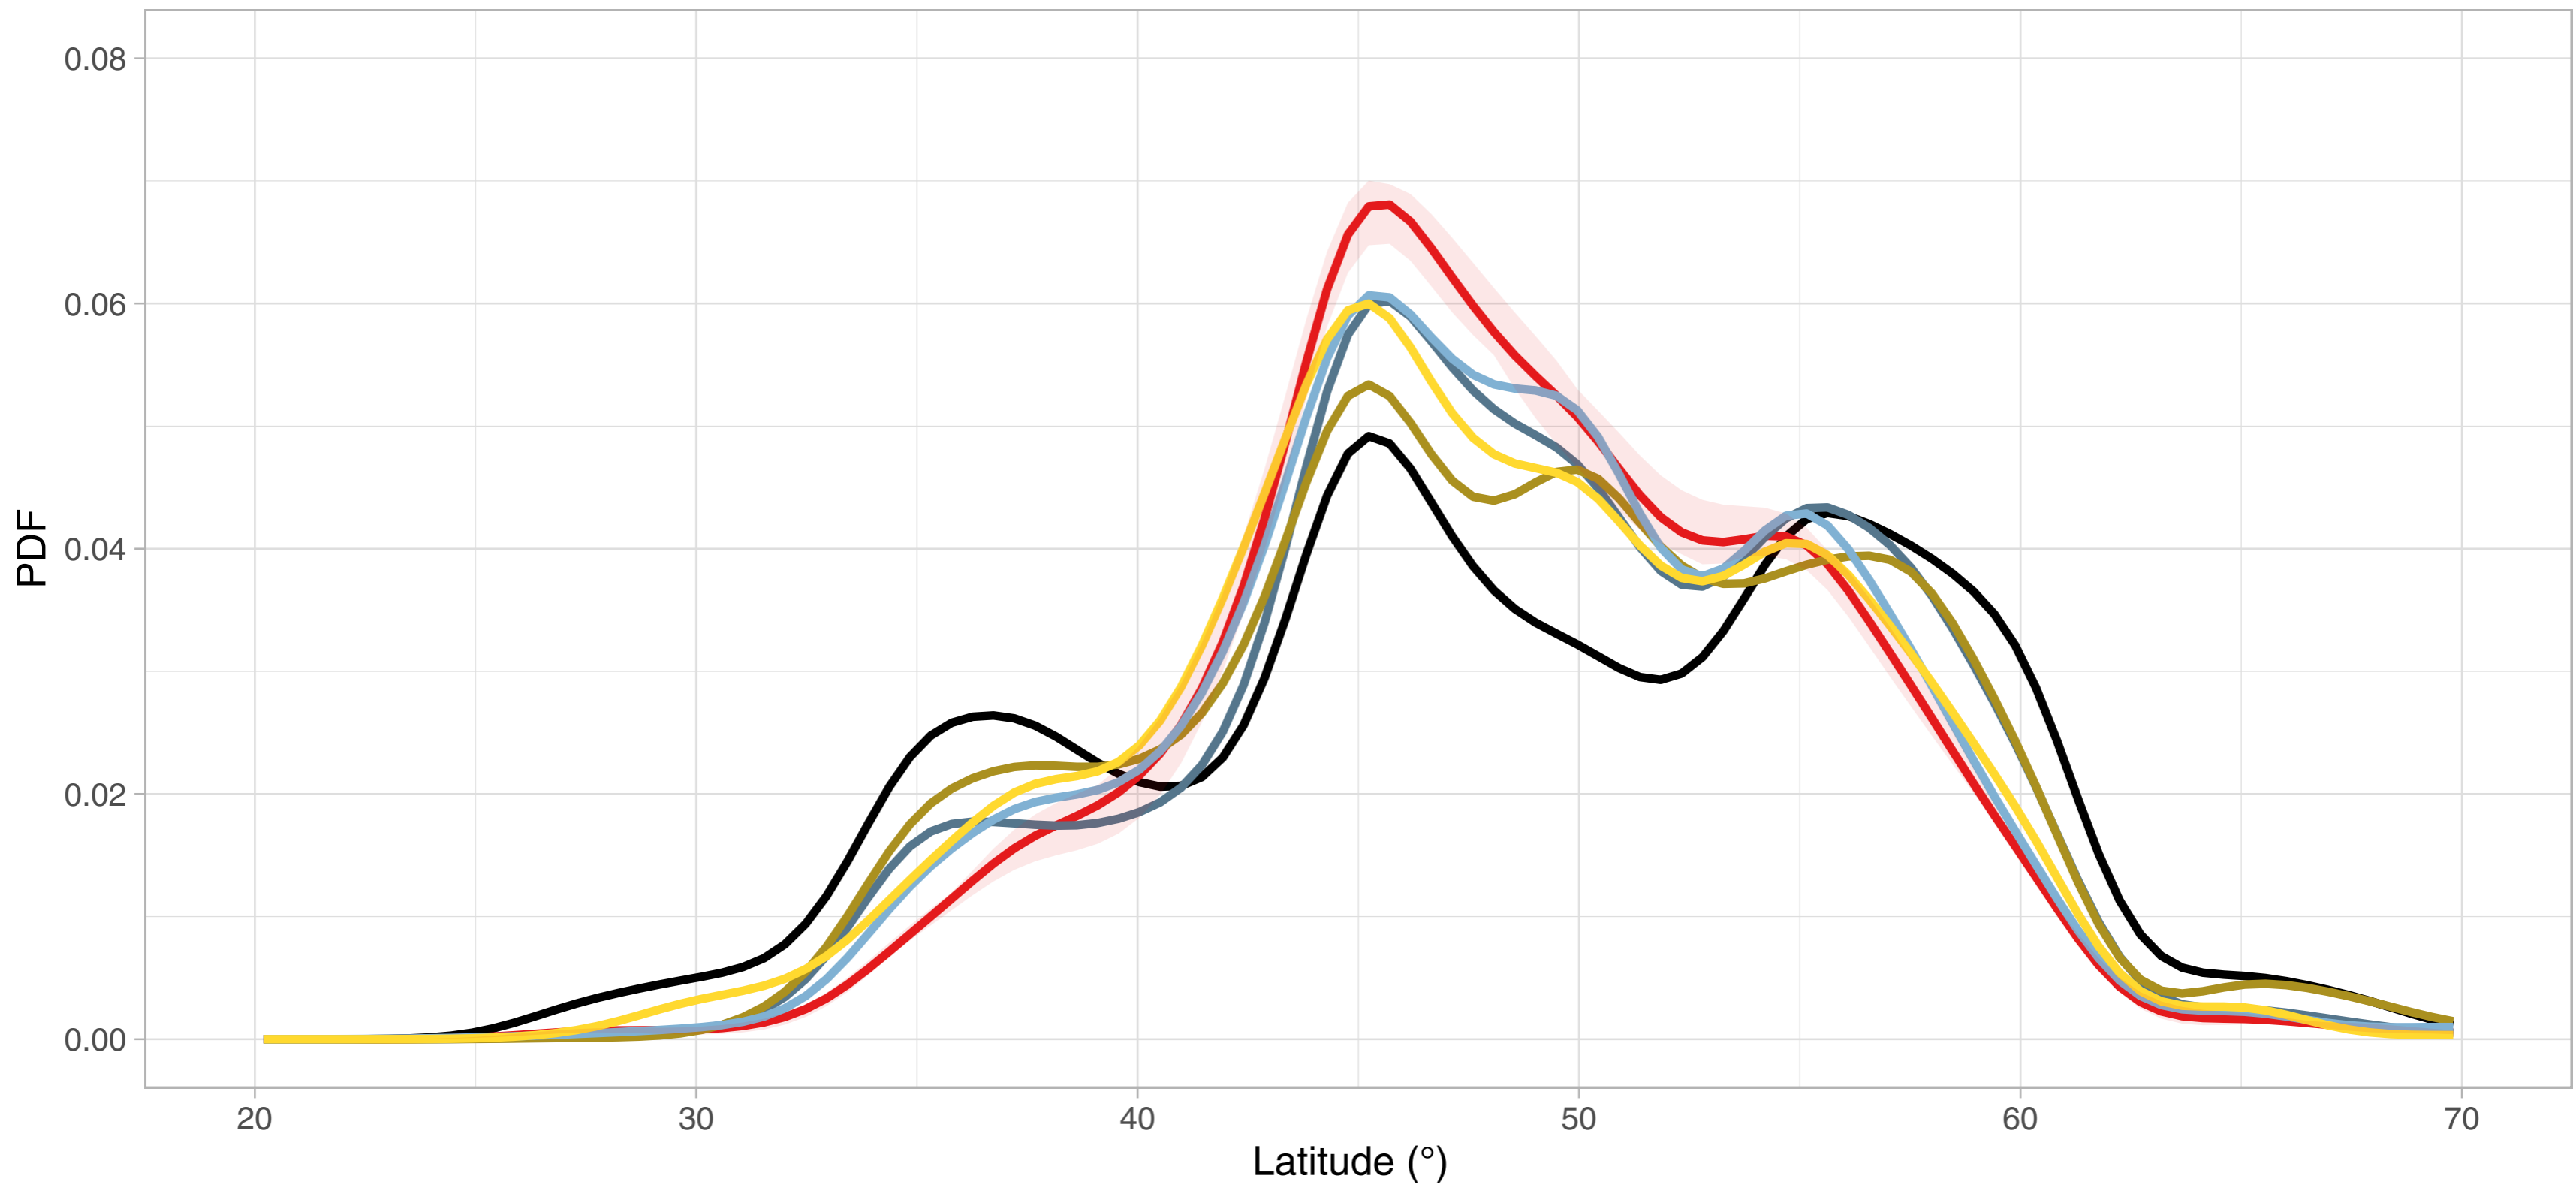

North Atlantic JLI DJFM

— ERA5 — TL511 orog255 — TL799 orog255
— TL255 ctrl — TL511 ctrl — TL799 ctrl