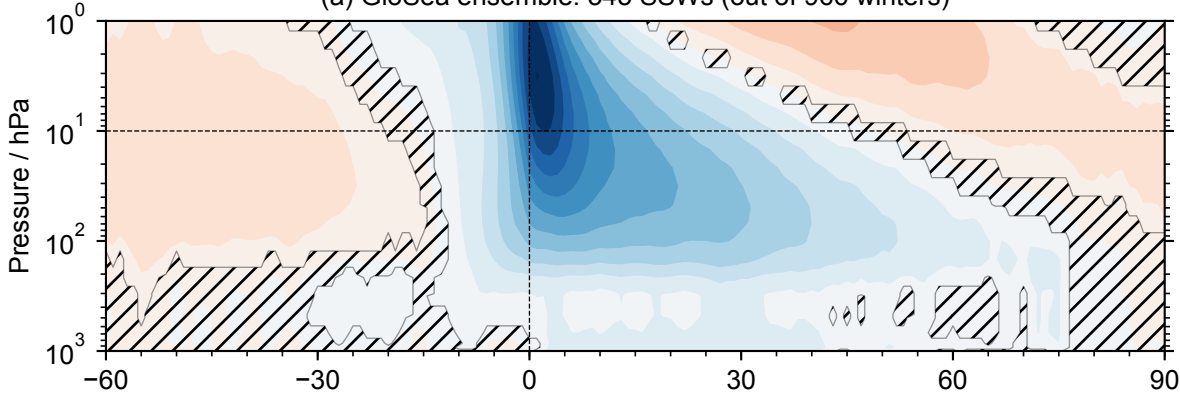

(a) GloSea ensemble: 545 SSWs (out of 966 winters)

(b) ERA5: 34 SSWs (out of 72 winters)