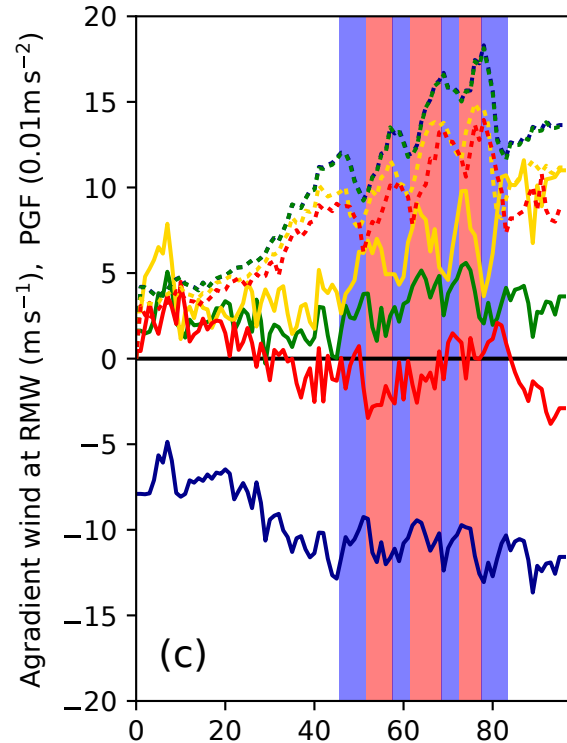

Pre-Fluctuation RI S1 S2 S3 steady

W1 W2 W3W4

Pre-Fluctuation RI S1 S2 S3 steady

W1 W2 W3W4

Time (h)