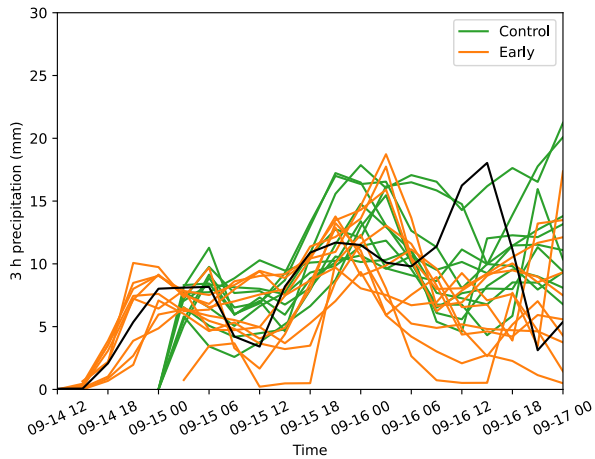

(a) Control runs

(b) Sensitivity to initial time

(c) Sensitivity to initial data

(d) Sensitivity to horizontal resolution